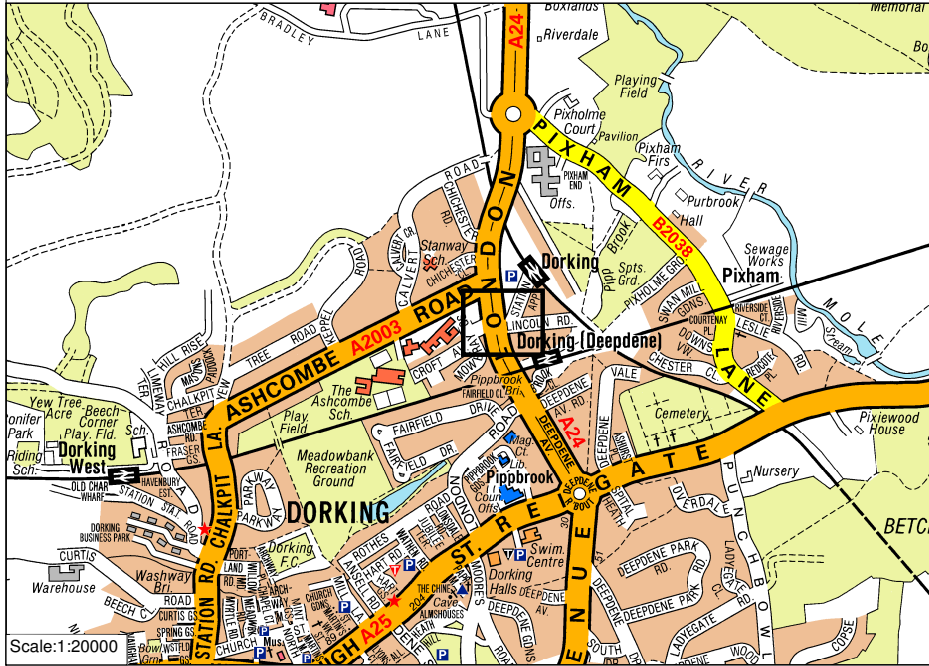

Site Location

Notes

APPENDIX A
 LOCATION PLAN
 A24 LONDON ROAD/STATION
 APPROACH, DORKING

© Crown Copyright Licence No. 10019613, Surrey County Council, 2006. Except A-Z mapping © Copyright of the Publishers Geographers' A-Z Map Company Ltd.

Scale 1:1090

Date printed: 12/02/2008

This plan is for indicative purposes only