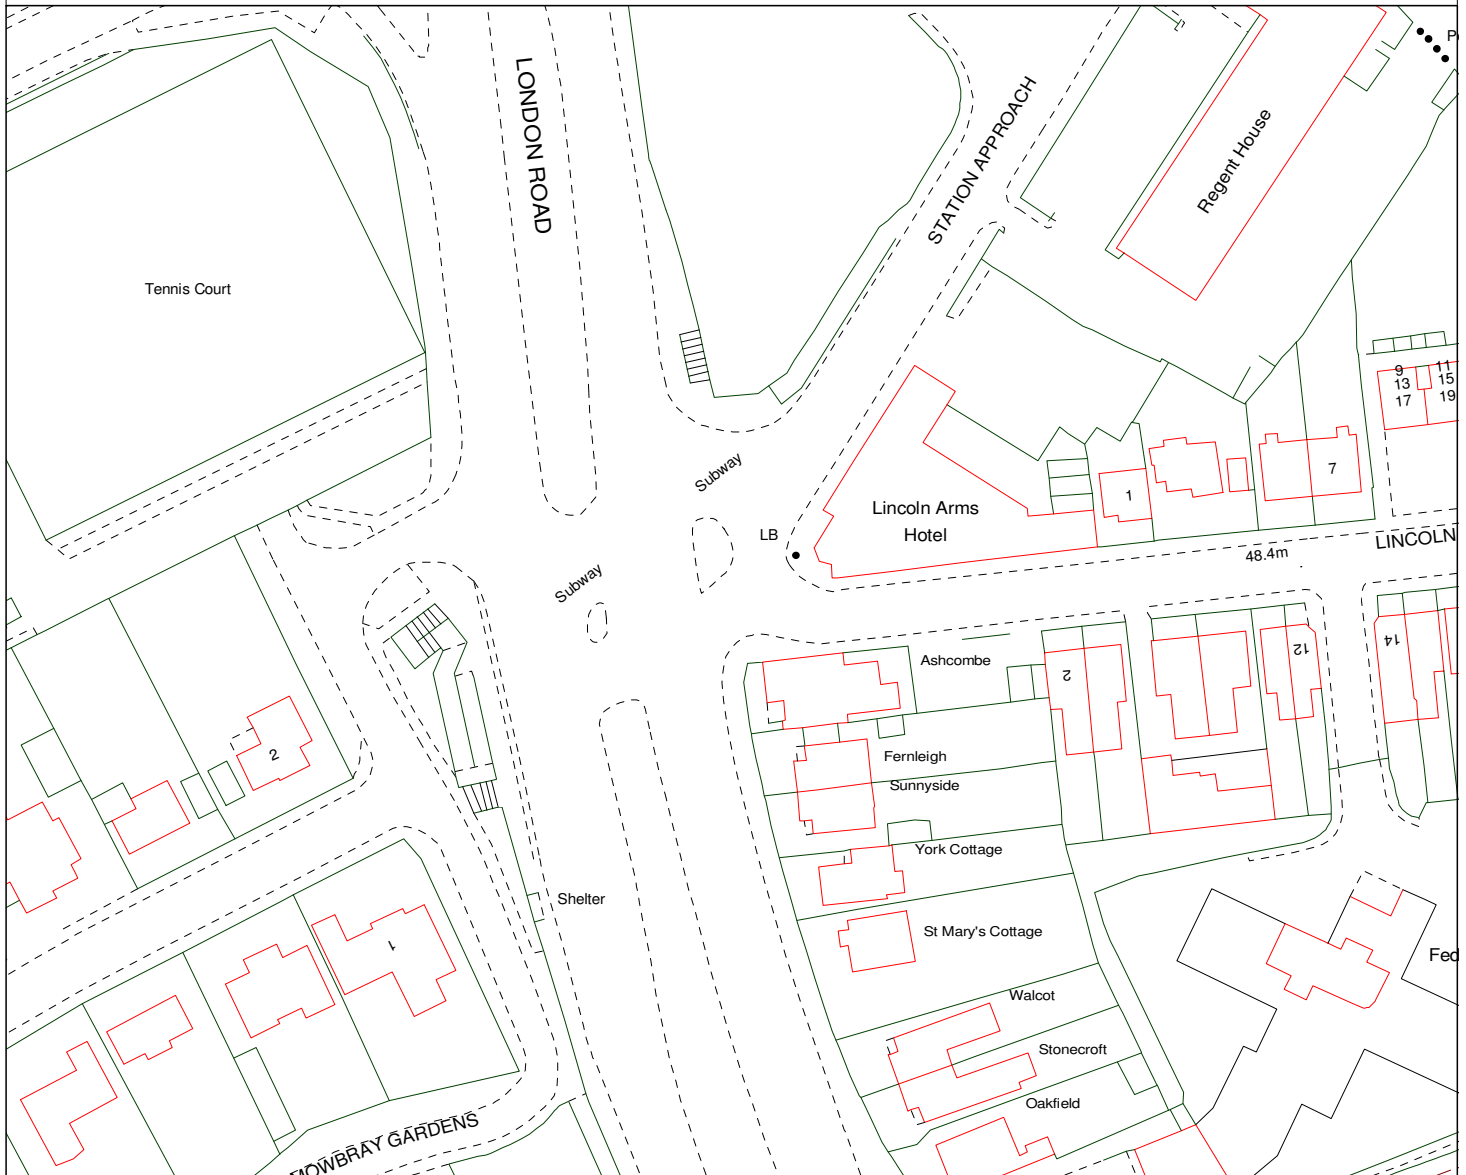

Site Location

Notes

APPENDIX A
 LOCATION PLAN
 A24 LONDON ROAD/STATION
 APPROACH, DORKING

© Crown Copyright Licence No. 10019613, Surrey County Council, 2006. Except A-Z mapping © Copyright of the Publishers Geographers' A-Z Map Company Ltd.

Scale 1:1090

Date printed: 12/02/2008

This plan is for indicative purposes only